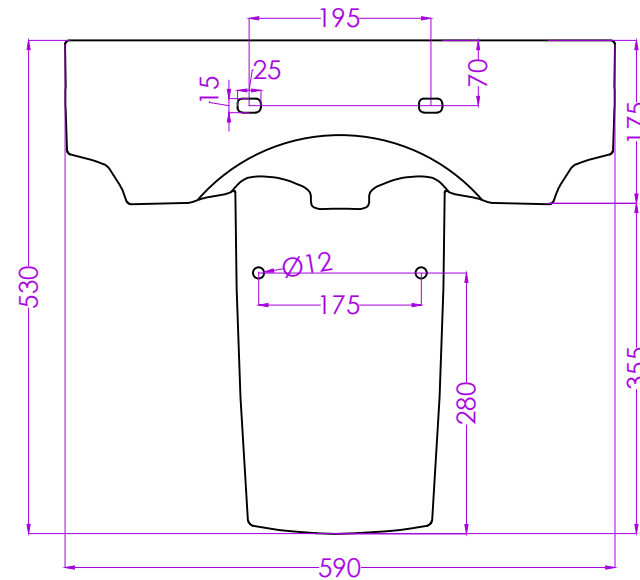

FUSION GERMFREE G4515PW0400 WASH BASIN
FUSION GERMFREE G4517PW0002 HALF PEDESTAL

JOHNSON

PLAN

BACK