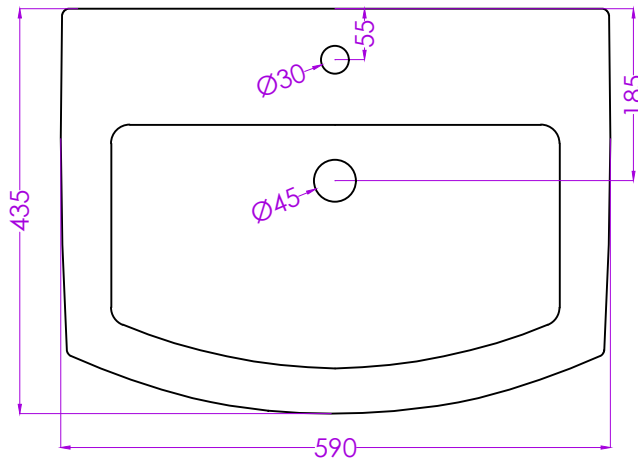

FUSION GERMFREE G4515PW0400 WASH BASIN
FUSION GERMFREE G4517PW0002 HALF PEDESTAL

JOHNSON

PLAN

BACK